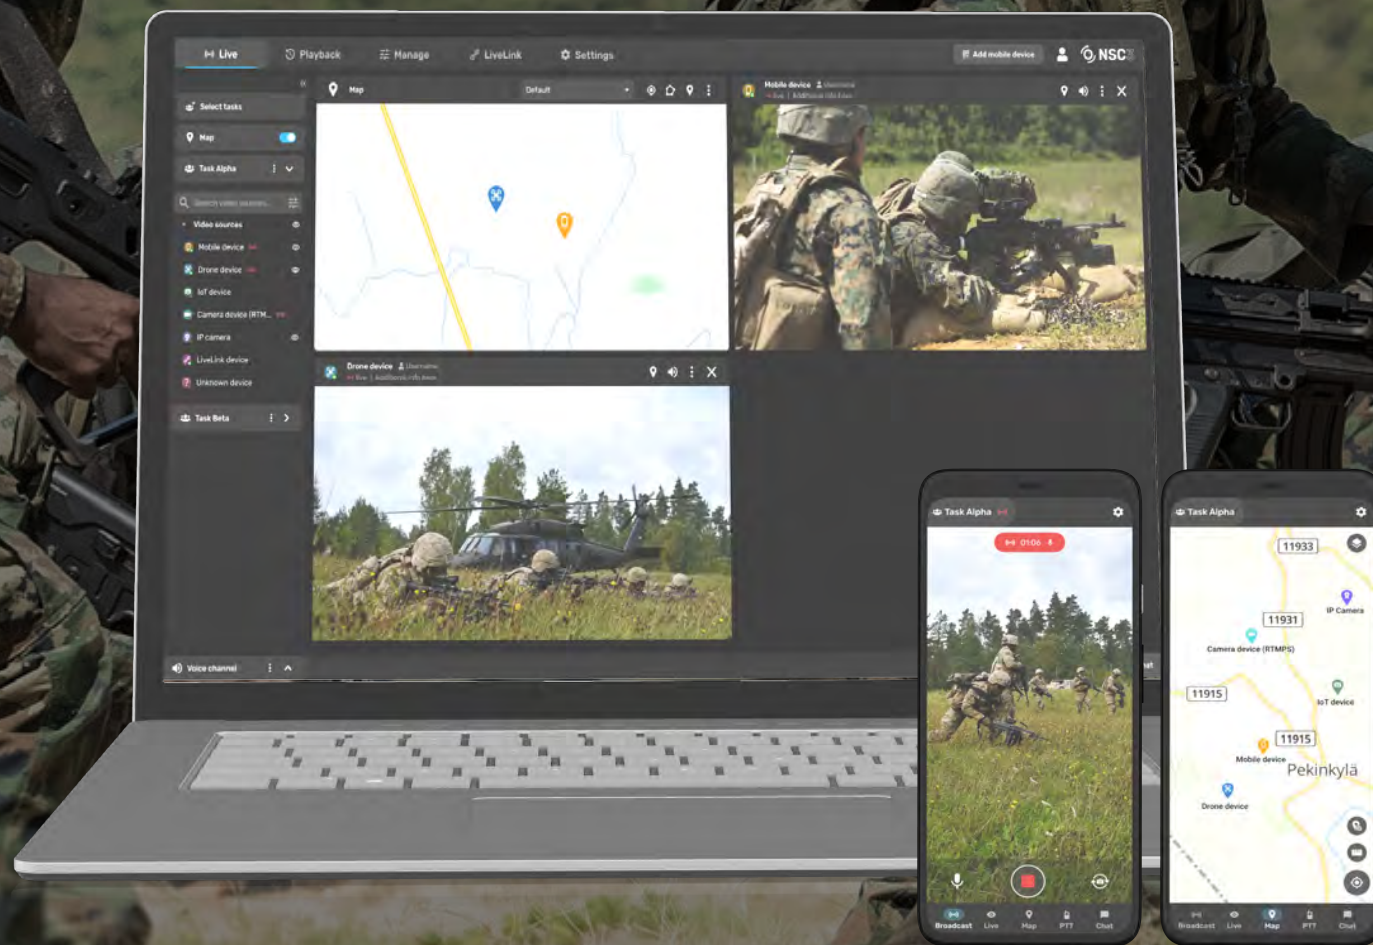

The background image shows three men in a dimly lit room. On the left, a man in a military uniform with a beret looks down at a tablet. In the center, a man in tactical gear with a cap and sunglasses also looks at the tablet. On the right, a man in a dark suit and headset looks at the tablet. The overall scene suggests a collaborative tactical or command environment.

**Intuitive User
Interface:
Plug & Play**

**All-Network
Adaptability:
2G to 5G**

**AI-Driven Real-
Time Analysis**

The Only Tactical C2 System You'll Ever Need

NSC3